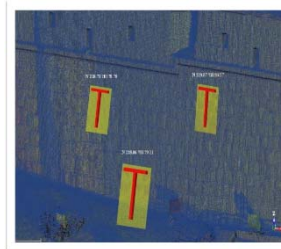

Cases(2)

12

● Period: : 2009. 8. 18 ~ 8. 21(4days)

● Targets: Fortress

Korea Cadastral Survey Corp..