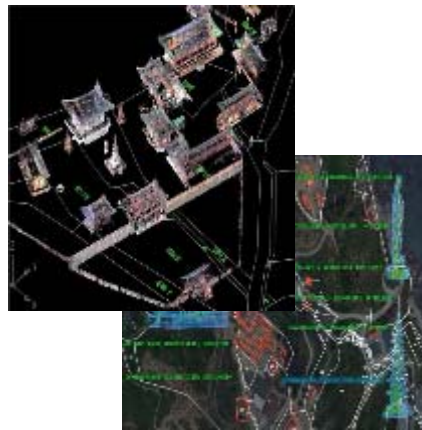

IV. Core Competitiveness

14

● Overlap of 3D Data & Cadastral Map

- Management of 3D Data & Cadastral Data
- Restoration with Real World Position
- Management of National Land & Ownership

Korea Cadastral Survey Corp..

V. Conclusion

15

- Spatial information industry growing
- One major spatial information business In KCSC
  ⇒ Cultural Heritage Scanning using Terrestrial LiDAR

- **KCSC'S Core Competitiveness**
  ⇒ **Management of National Land & Ownership**

Korea Cadastral Survey Corp..