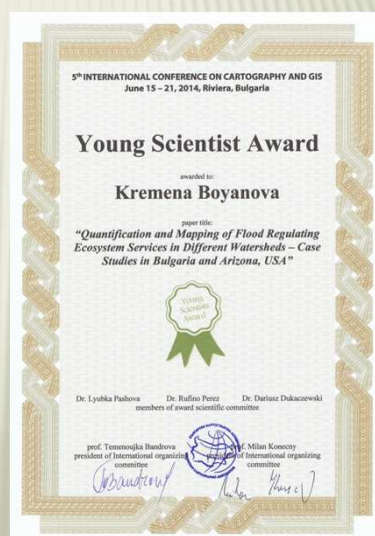

PROMOTION OF CARTOGRAPHY

YOUNG SCIENTIST AWARD