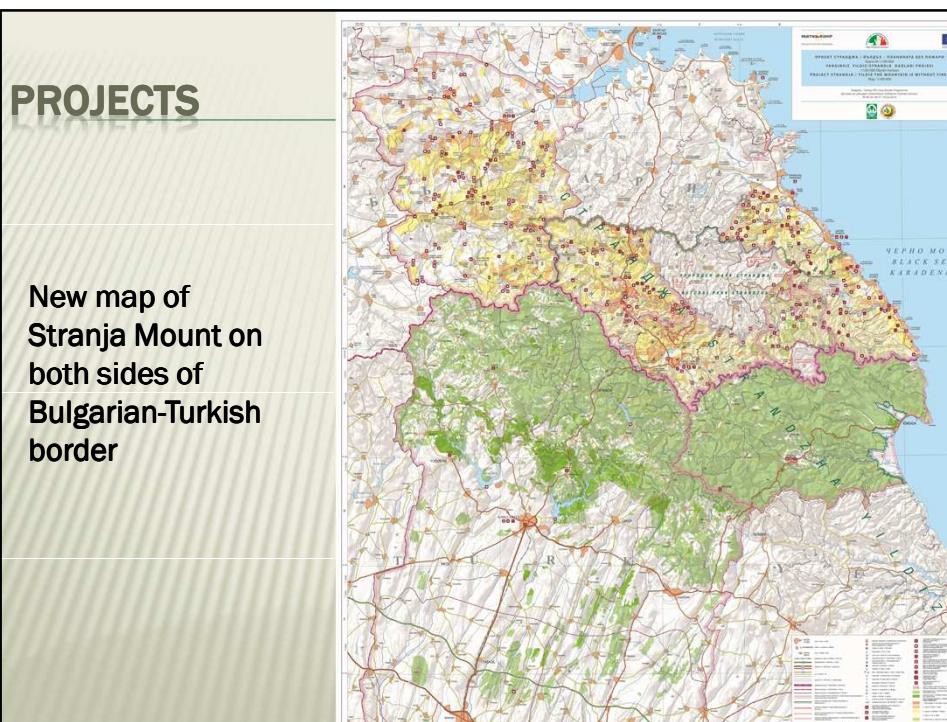

PROJECTS

Bandrova, T., Konecny, M., Zlatanova, S. (Eds.)

Thematic Cartography for the Society

ISBN 978-3-319-08180-9.
Series: Lecture Notes in Geoinformation and Cartography. 2014. XV. 357 p. 131 illus.

The image shows the book cover for 'Thematic Cartography for the Society', which is part of the 'Lecture Notes in Geoinformation and Cartography' series (LNG&C). The cover features a blue and yellow design with the title in white and yellow text. Below the cover is a group photograph of the editors: Temenoujka Bandrova, Milan Konecny, and Sisi Zlatanova. The Springer logo is visible at the bottom of the book cover, and a date stamp '26/SEP/2014' is present in the bottom right corner of the photo area.