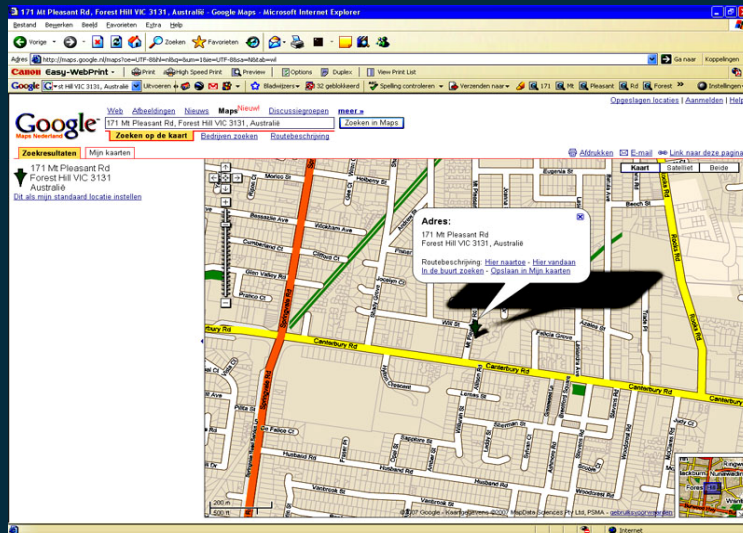

Successful SDI Development Australia

<http://www.gsdi.org>

23

Successful SDI Development Canada

1. National - geo experts
2. National - public
3. Regional - regional/local government
4. Regional - non-expert users

<http://www.gsdi.org>

24