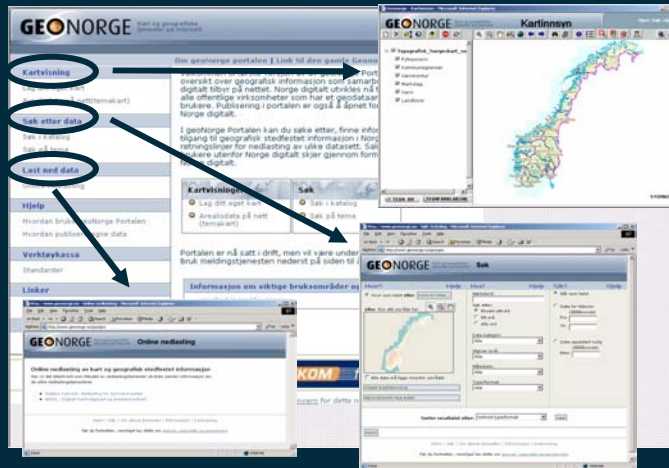

Norway geo portal- www. geonorge.no

<http://www.gsdi.org>

17