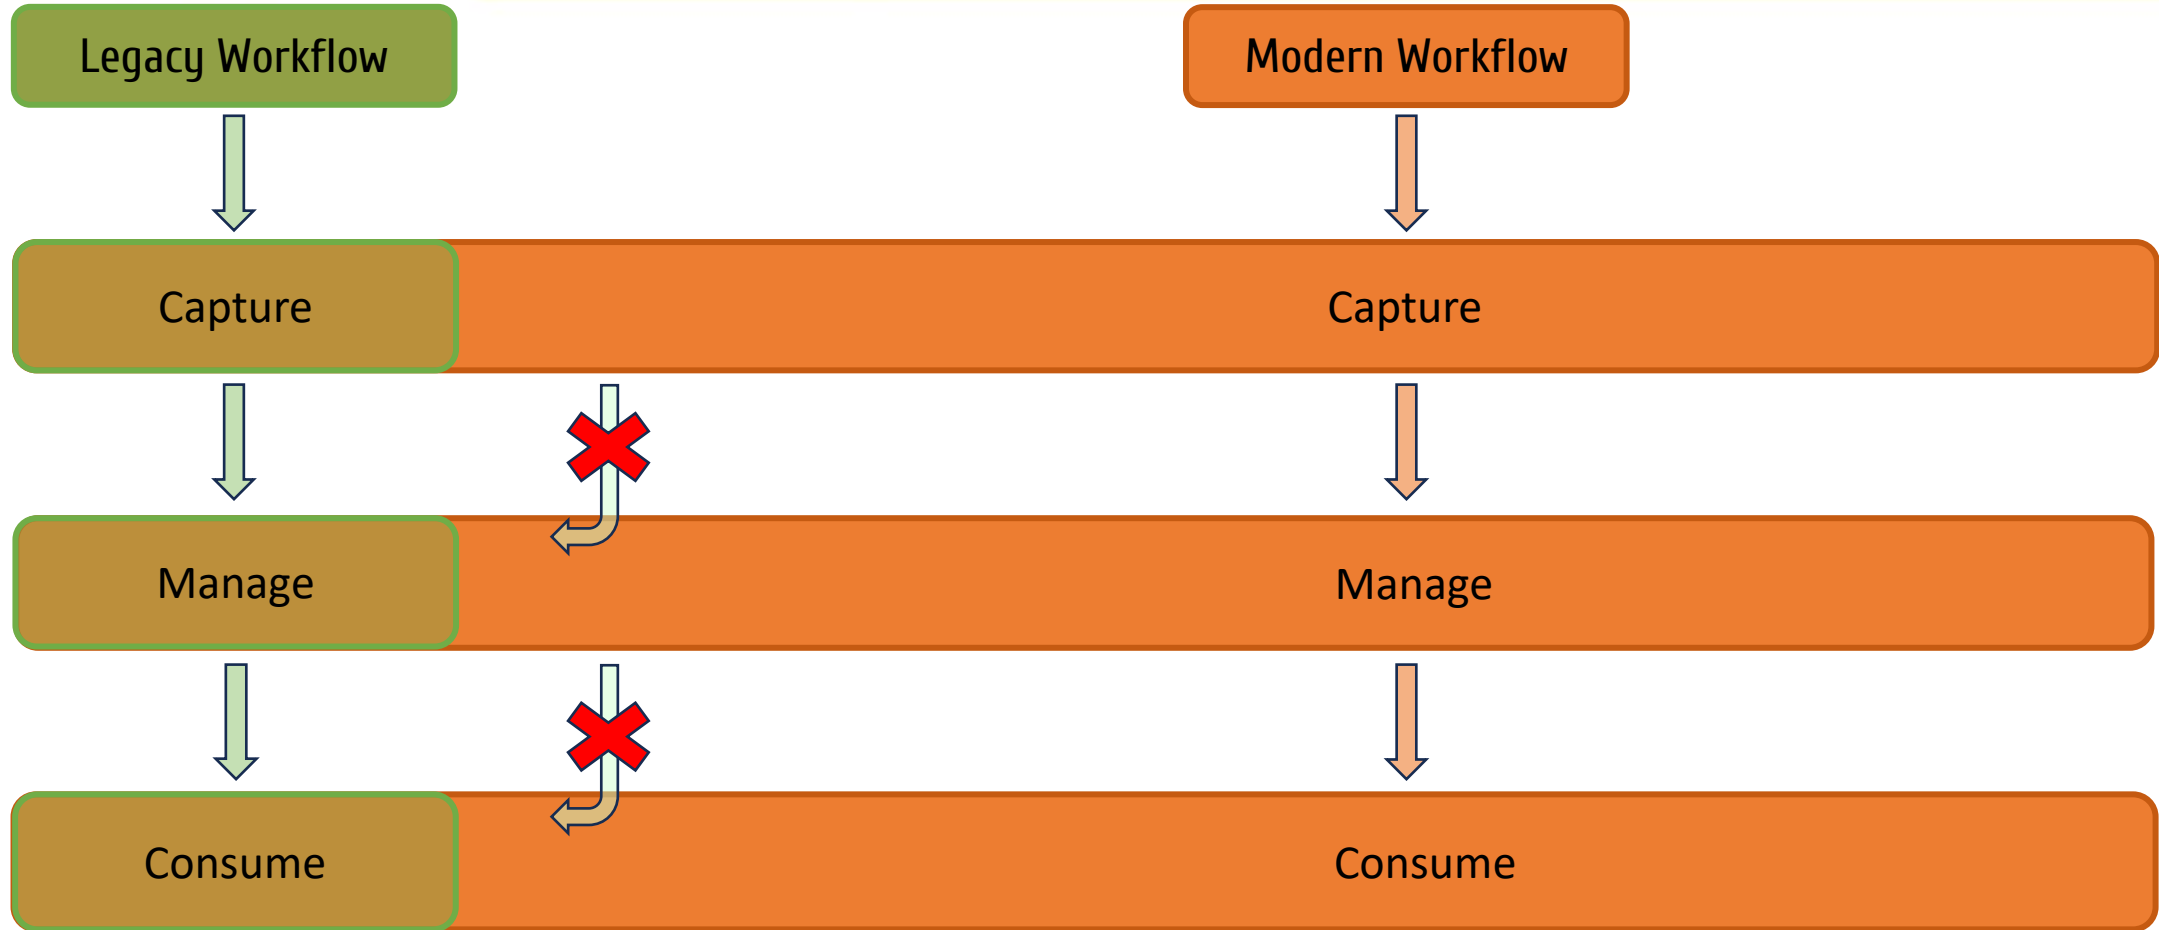

FIG WORKING WEEK 2023

28 May - 1 June 2023 Orlando Florida USA

Protecting Our World, Conquering New Frontiers