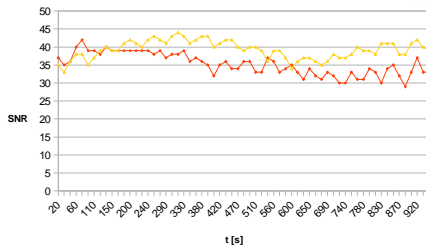

"From the wisdom of the ages
to the challenges of modern world"

FIG WORKING WEEK 2015
17-21 MAY SOFIA BULGARIA

SNR

SV #4