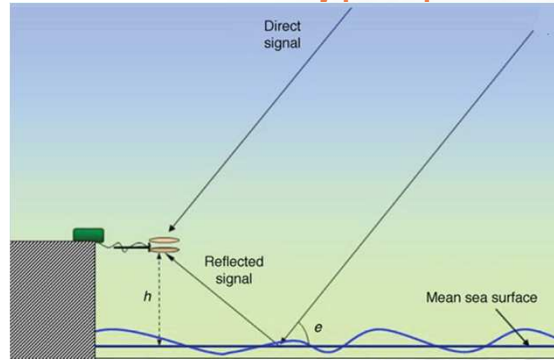

FIG WORKING WEEK 2015
17-21 MAY SOFIA BULGARIA

Coastal altimetry principle

$$\tau(t) = dr - dd = 2h \sin \theta(t) + b$$

Credit:Langley, 2010)

Platinum Sponsors:

"From the wisdom of the ages
to the challenges of modern world"