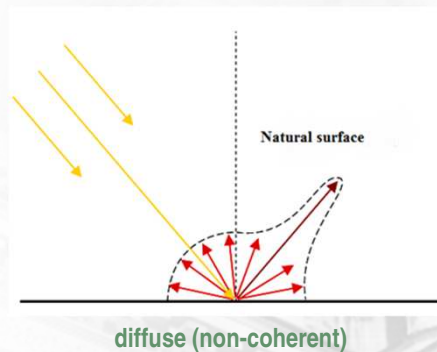

"From the wisdom of the ages
to the challenges of modern world"

Testing the accuracy of large-scale GNSS-R applications

Vukan Ogrizović, Danijela Ignjatović-Stupar,
Zoran Mišković, Jasna Kolašinac

FIG WORKING WEEK 2015 17-21 MAY SOFIA BULGARIA

Organised by:

Platinum Sponsors:

"From the wisdom of the ages
to the challenges of modern world"

FIG WORKING WEEK 2015 17-21 MAY SOFIA BULGARIA

Reflected signal in the specular point

Platinum Sponsors: