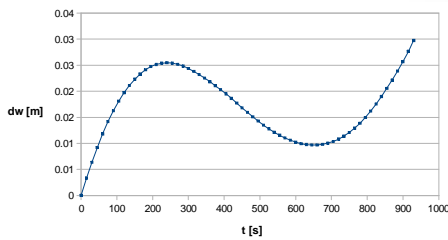

Change of the water level mirror

SV #4