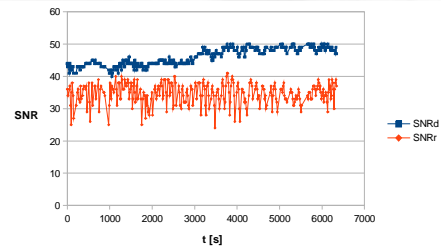

SV #6

Platinum Sponsors:

"From the wisdom of the ages
to the challenges of modern world"

FIG WORKING WEEK 2015
17-21 MAY SOFIA BULGARIA

Conclusions

- Monitoring of water level changes
- Applications where quick response is needed (natural disasters)
- Importance of facility set-up
- Multi-instrumental long-term applications

Platinum Sponsors: