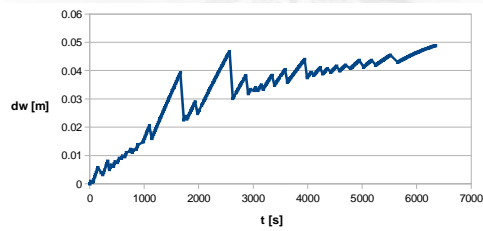

SV #6

Platinum Sponsors: