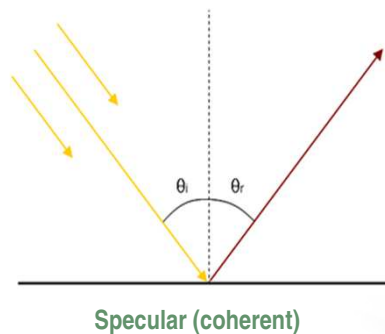

"From the wisdom of the ages
to the challenges of modern world"

Testing the accuracy of large-scale GNSS-R applications

Vukan Ogrizović, Danijela Ignjatović-Stupar,
Zoran Mišković, Jasna Kolašinac

FIG WORKING WEEK 2015 17-21 MAY SOFIA BULGARIA

Organised by:

Platinum Sponsors:

"From the wisdom of the ages
to the challenges of modern world"

FIG WORKING WEEK 2015 17-21 MAY SOFIA BULGARIA

Reflected signal in the specular point

Platinum Sponsors: