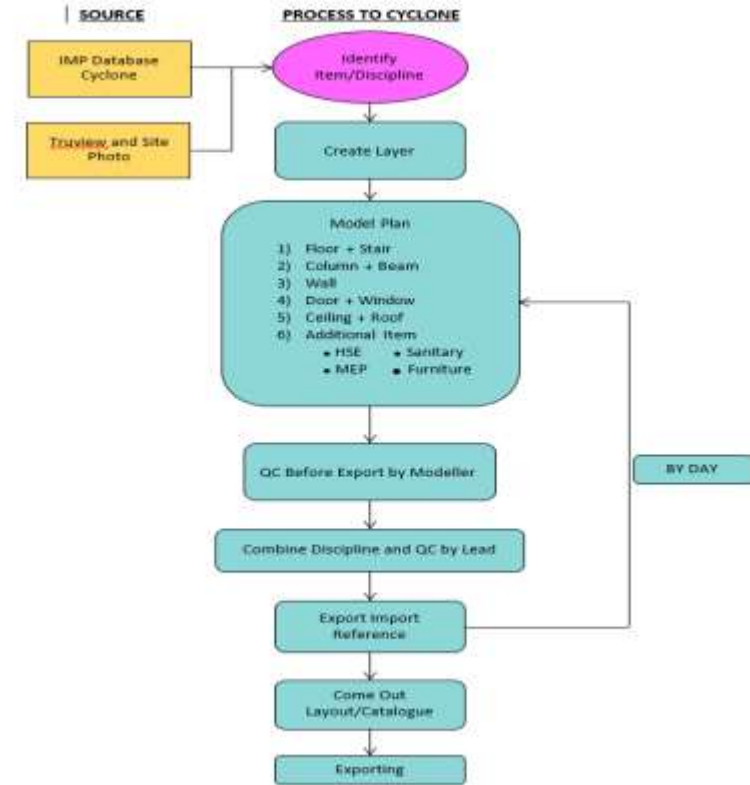

SCAN to BIM

Scan to BIM Workflow

Data Acquisition

Data Processing

Output

Portal

Organized by

Main Supporters

Platinum Sponsors

SITE RECONNAISSANCE & SCANNING

Selected Scan Area

Black & White Target

Scanning Process

DSLR Camera Mount

Organized by

Main Supporters

Platinum Sponsors

REGISTRATION AND TEXTURE MAPPING

Coloured Point Cloud

Merged Scan Locations

Leica Truview Interface

Organized by

Main Supporters

Platinum Sponsors

PRIMITIVE MODELLING

Primitive Model

Primitive Modelling Workflow

Organized by

Main Supporters

Platinum Sponsors

Parametric Model

EMBRACING OUR SMART WORLD WHERE THE CONTINENTS CONNECT:
ENHANCING THE GEOSPATIAL MATURITY OF SOCIETIES
 6-11 May 2018, İstanbul