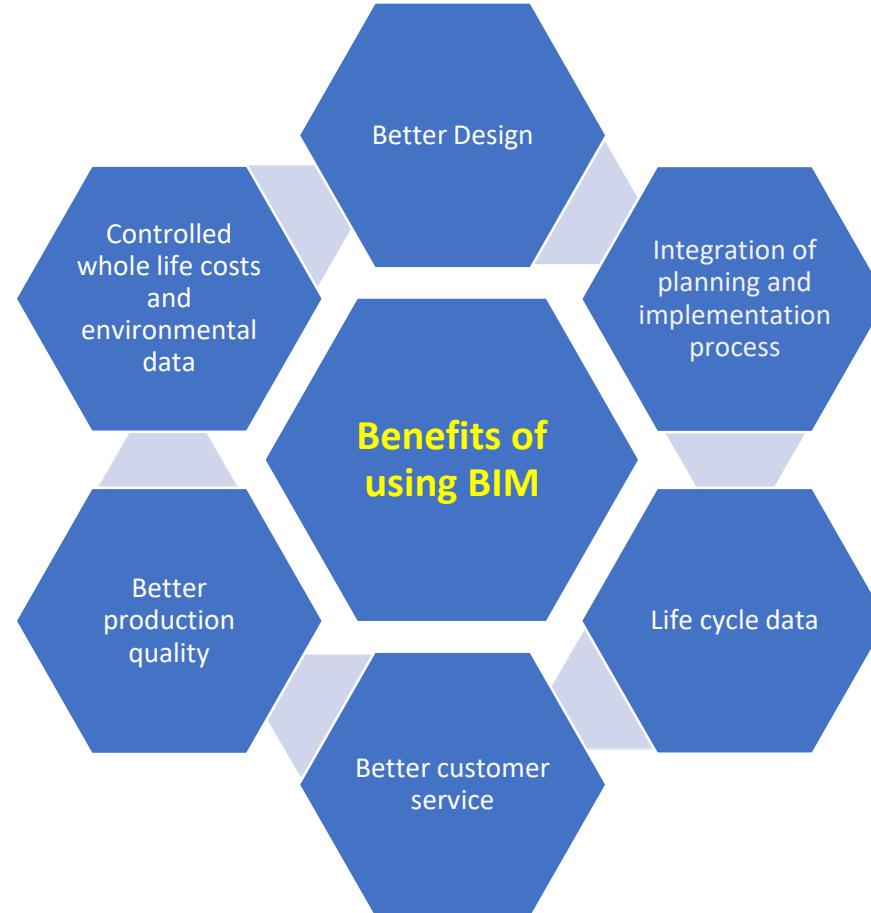

EMBRACING OUR SMART WORLD WHERE THE CONTINENTS CONNECT:
ENHANCING THE GEOSPATIAL MATURITY OF SOCIETIES

6-11 May 2018, İstanbul