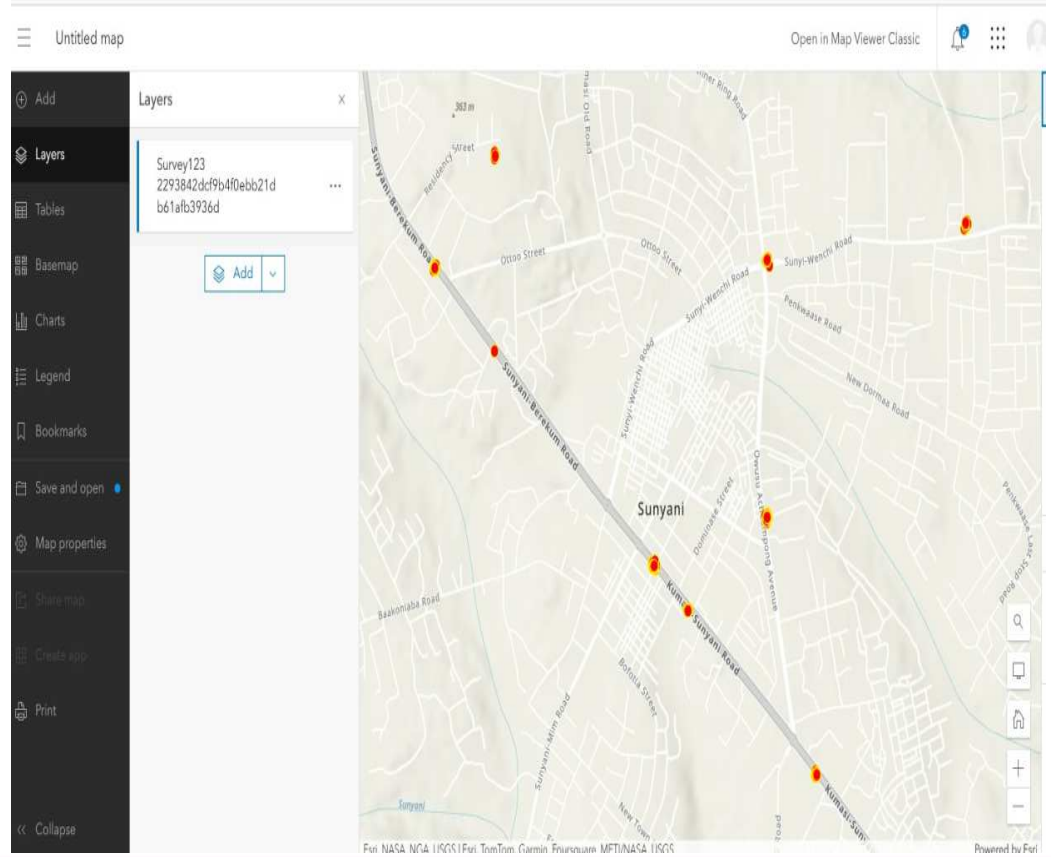

Results

FIG Working Week 2024

19-24 May

Ghana Water - Public

Accra, Ghana

Your World, Our World:
Resilient Environment
and Sustainable
Resource Management
for All

Challenges

- Connectivity issues
- Phone breakdown