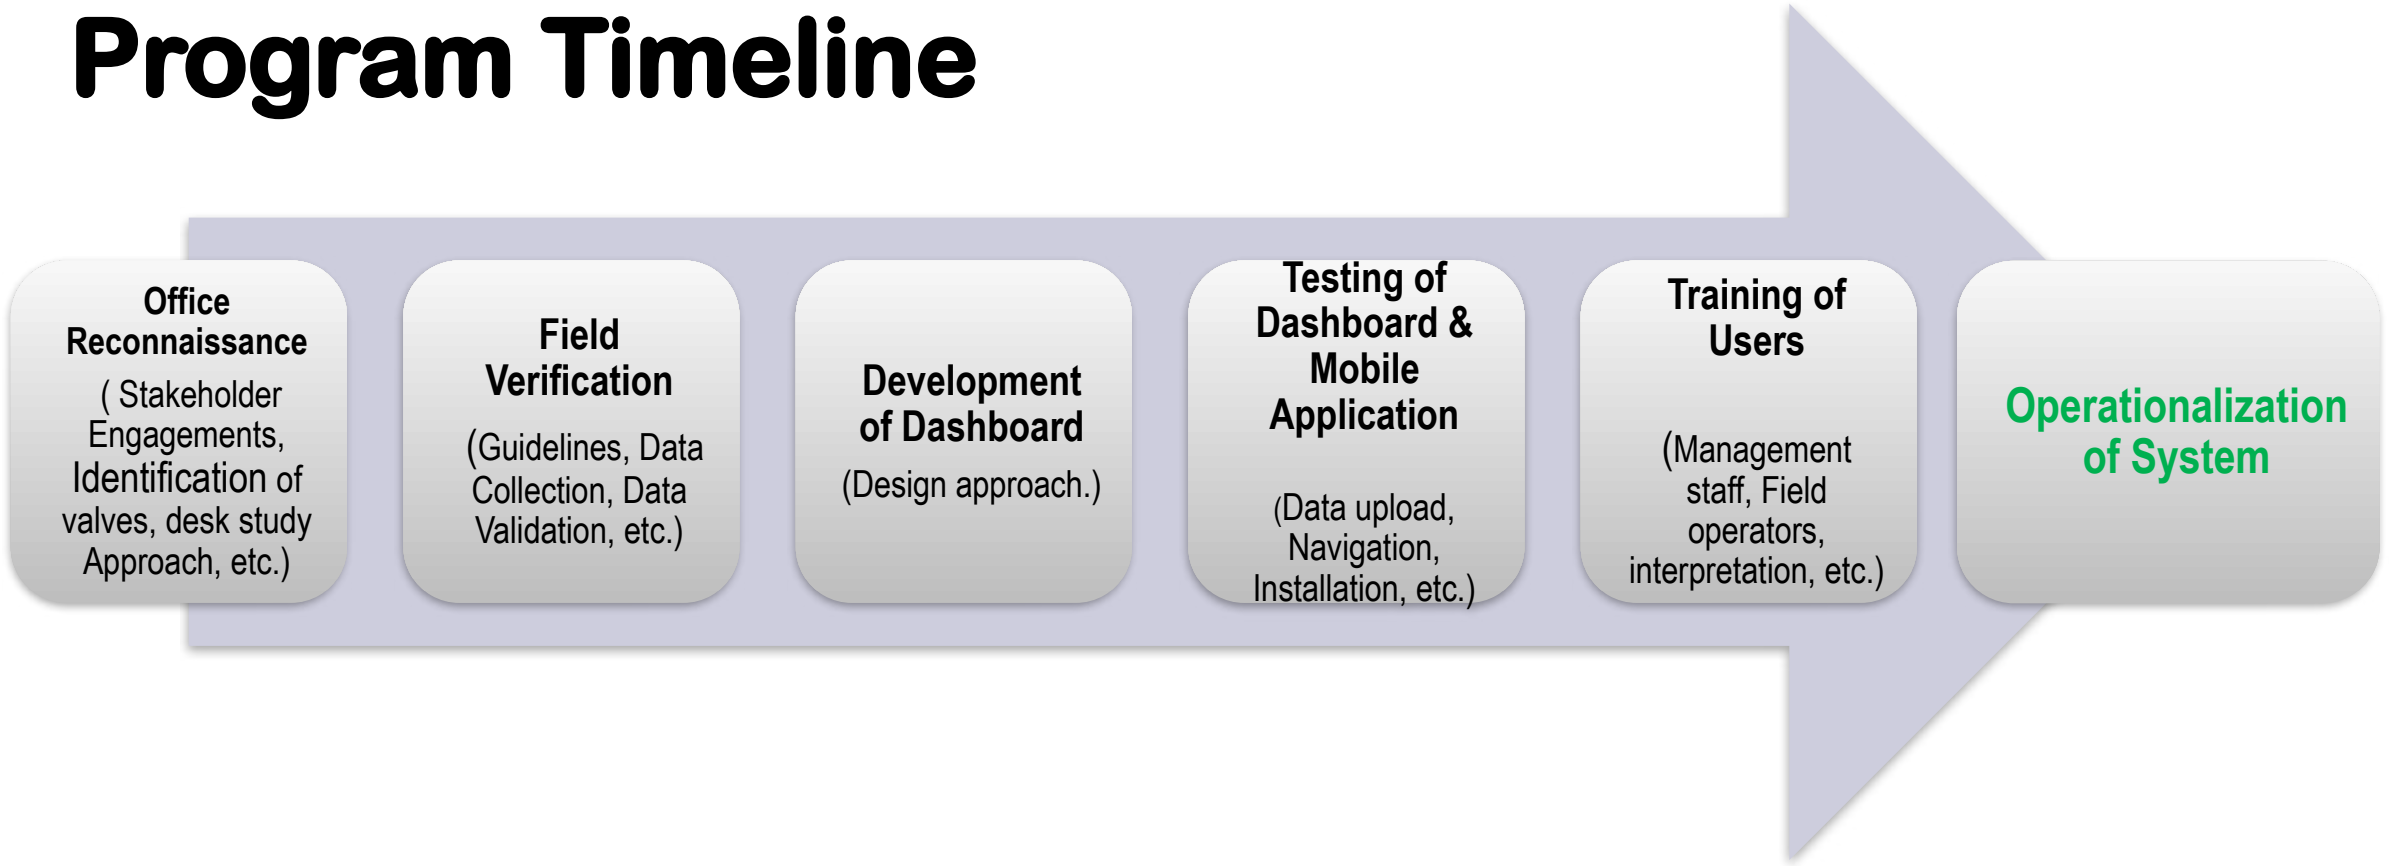

Program Timeline

August 2023 to September 2023

October 2023

ORGANISED BY

PLATINUM SPONSORS