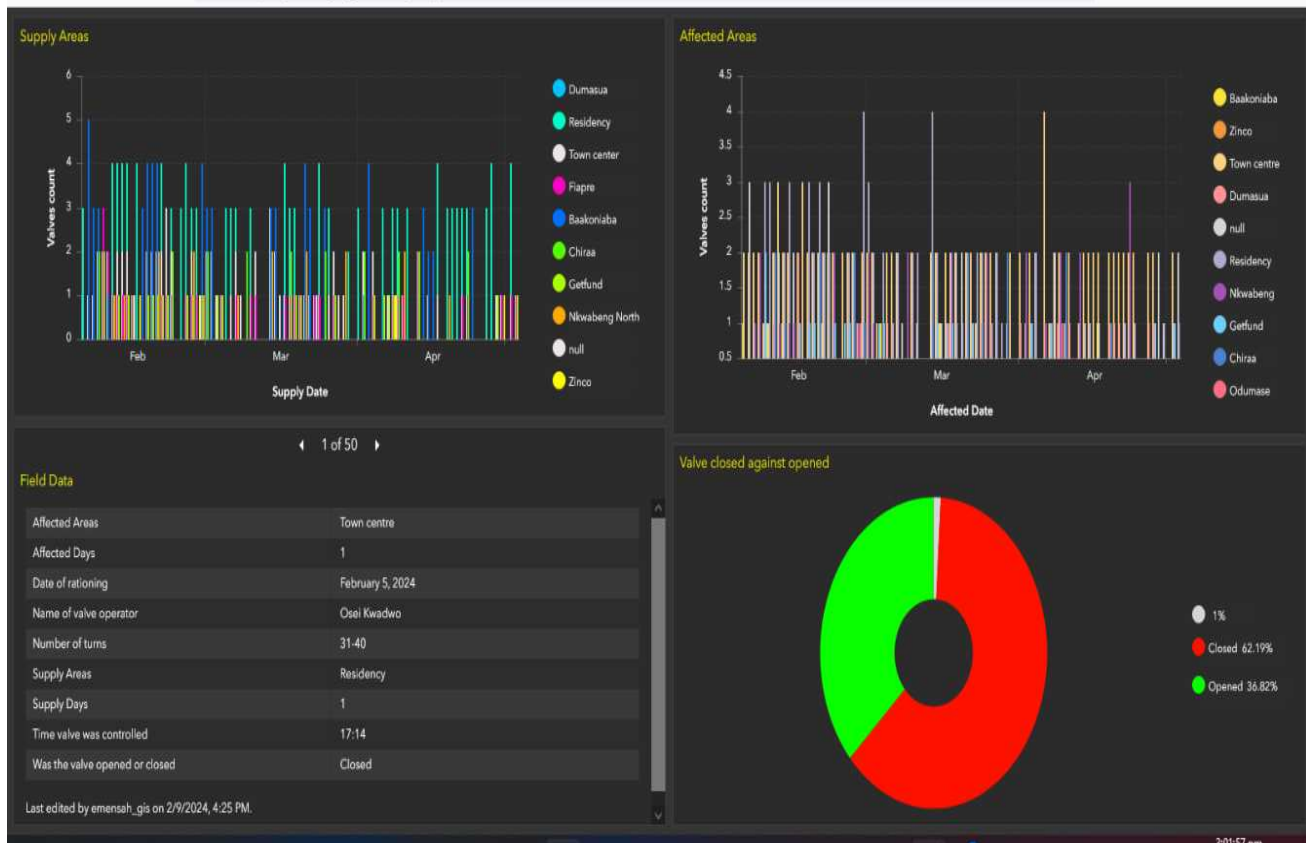

Results

FIG Working Week 2024

19-24 May

Ghana Water - Public

Accra, Ghana

Your World, Our World:
Resilient Environment
and Sustainable
Resource Management
for All

Challenges

- Connectivity issues
- Phone breakdown