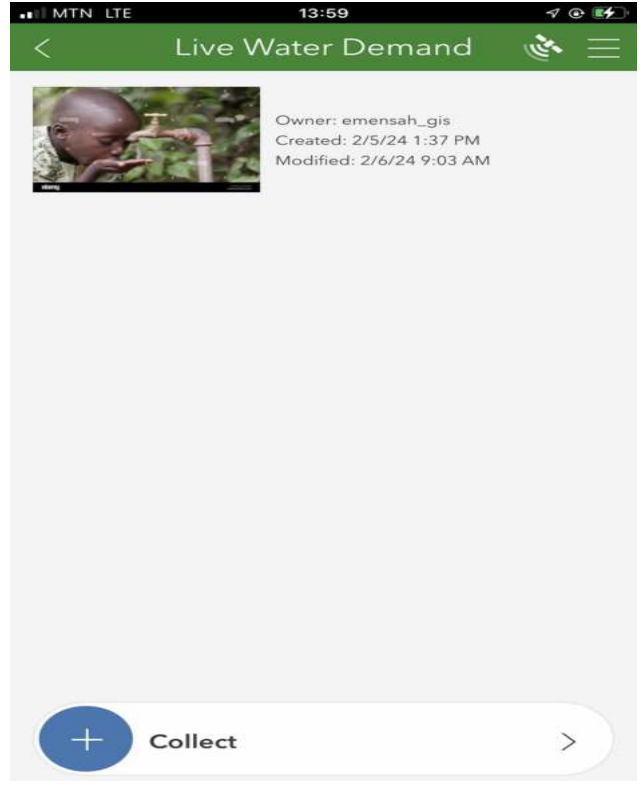

Training

Transmission via internet

Address –
survey123.arcgis.com/survey.

Password – XXXXXXXX

ORGANISED BY

PLATINUM SPONSORS