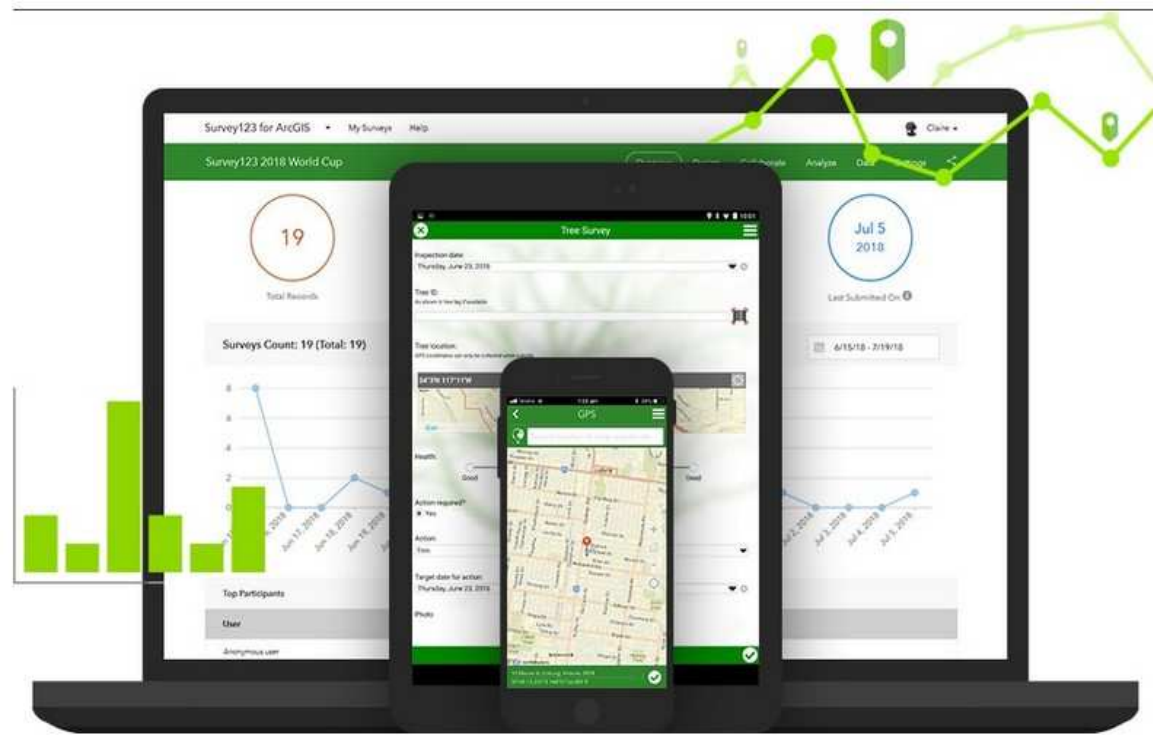

Development of Dashboard & App

- ☐ ESRI ARCGIS Enterprise
- ☐ Design of interface
- ☐ Design of forms
- ☐ Installation of App