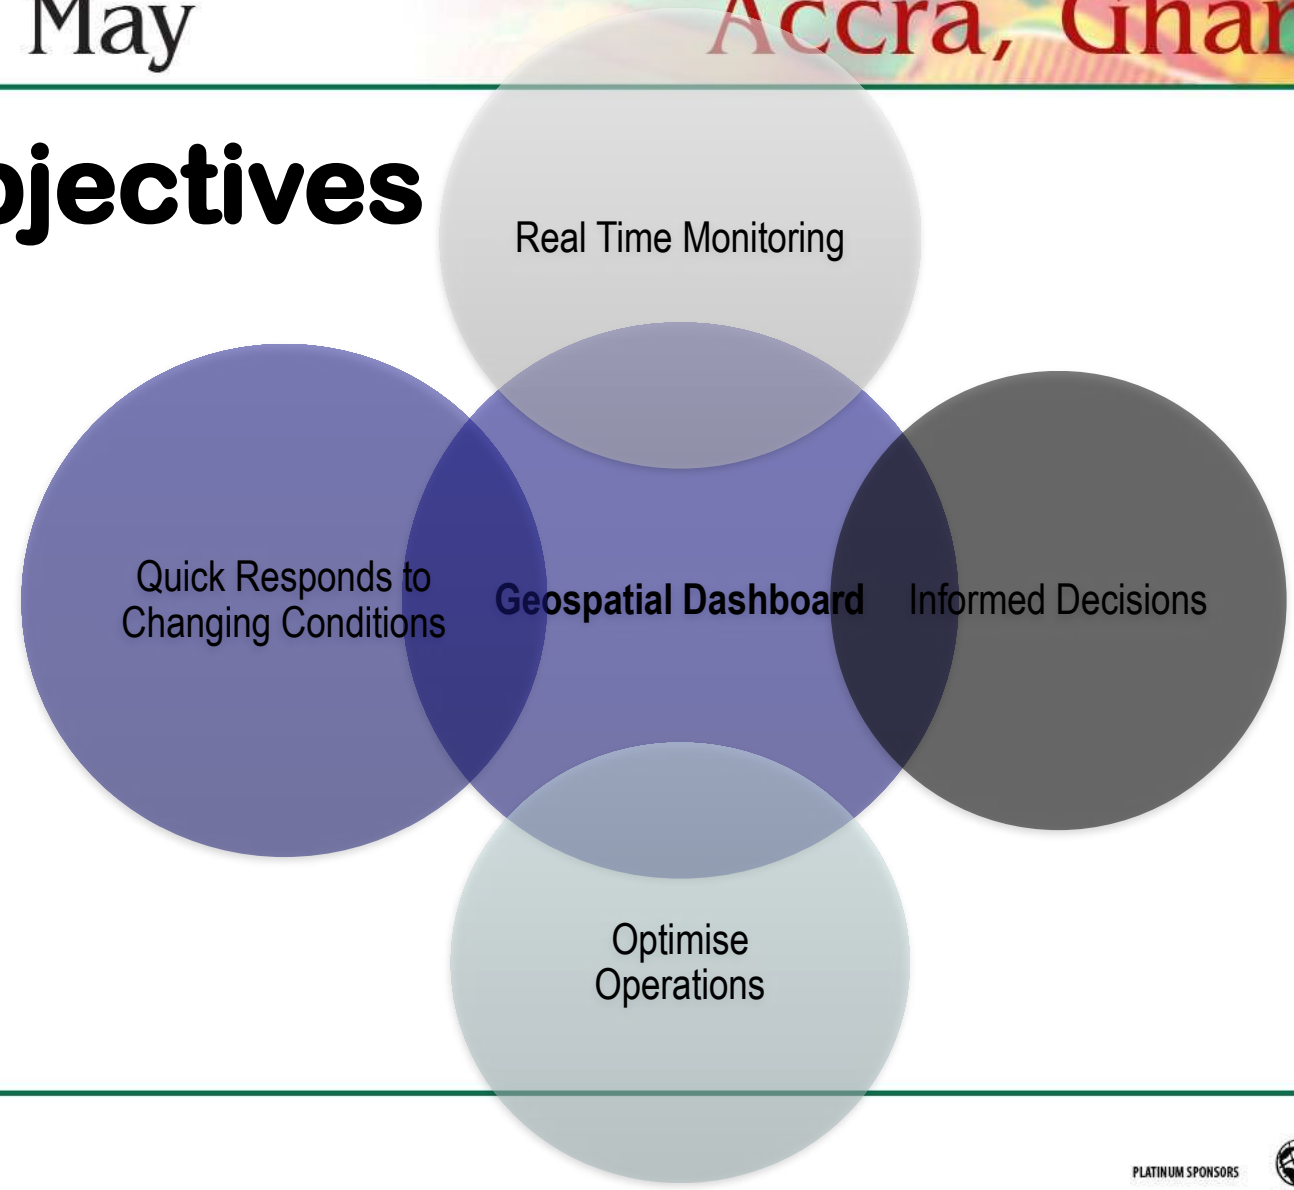

Program Objectives

Enoch Mensah, PE-GhIE

ORGANISED BY

PLATINUM SPONSORS